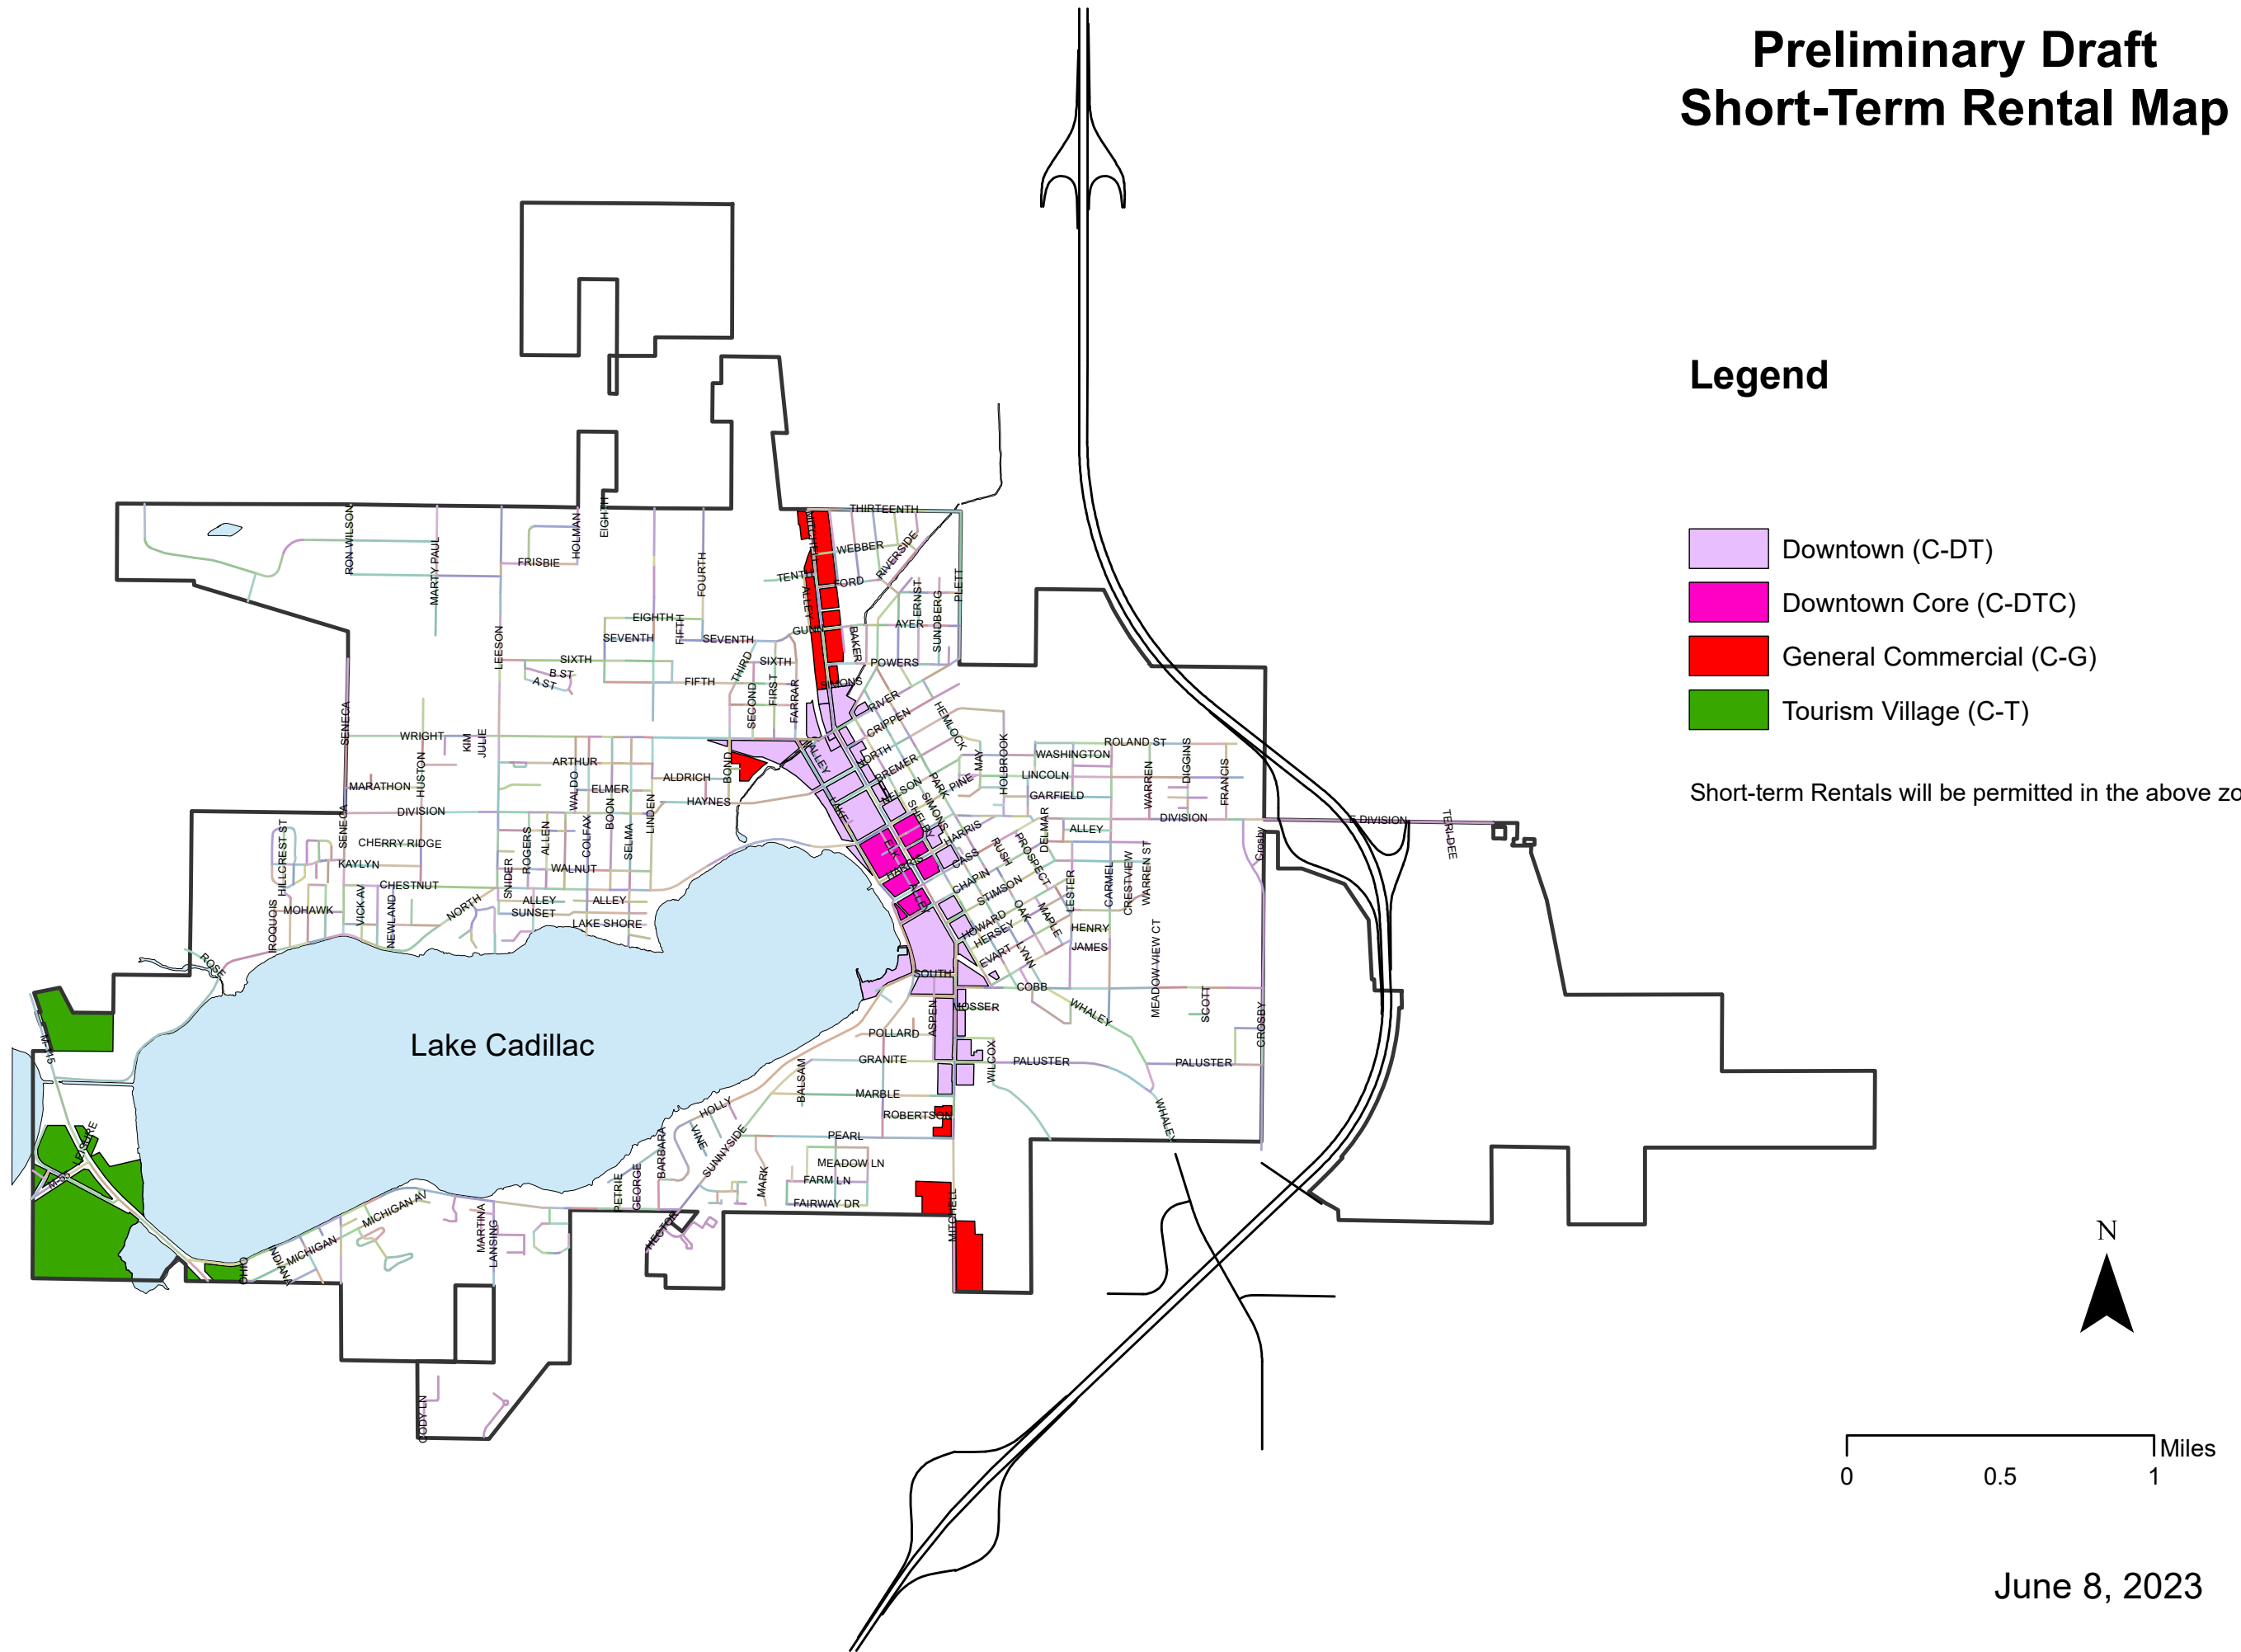

Preliminary Draft Short-Term Rental Map

Legend

-  Downtown (C-DT)
-  Downtown Core (C-DTC)
-  General Commercial (C-G)
-  Tourism Village (C-T)

Short-term Rentals will be permitted in the above zoning districts.