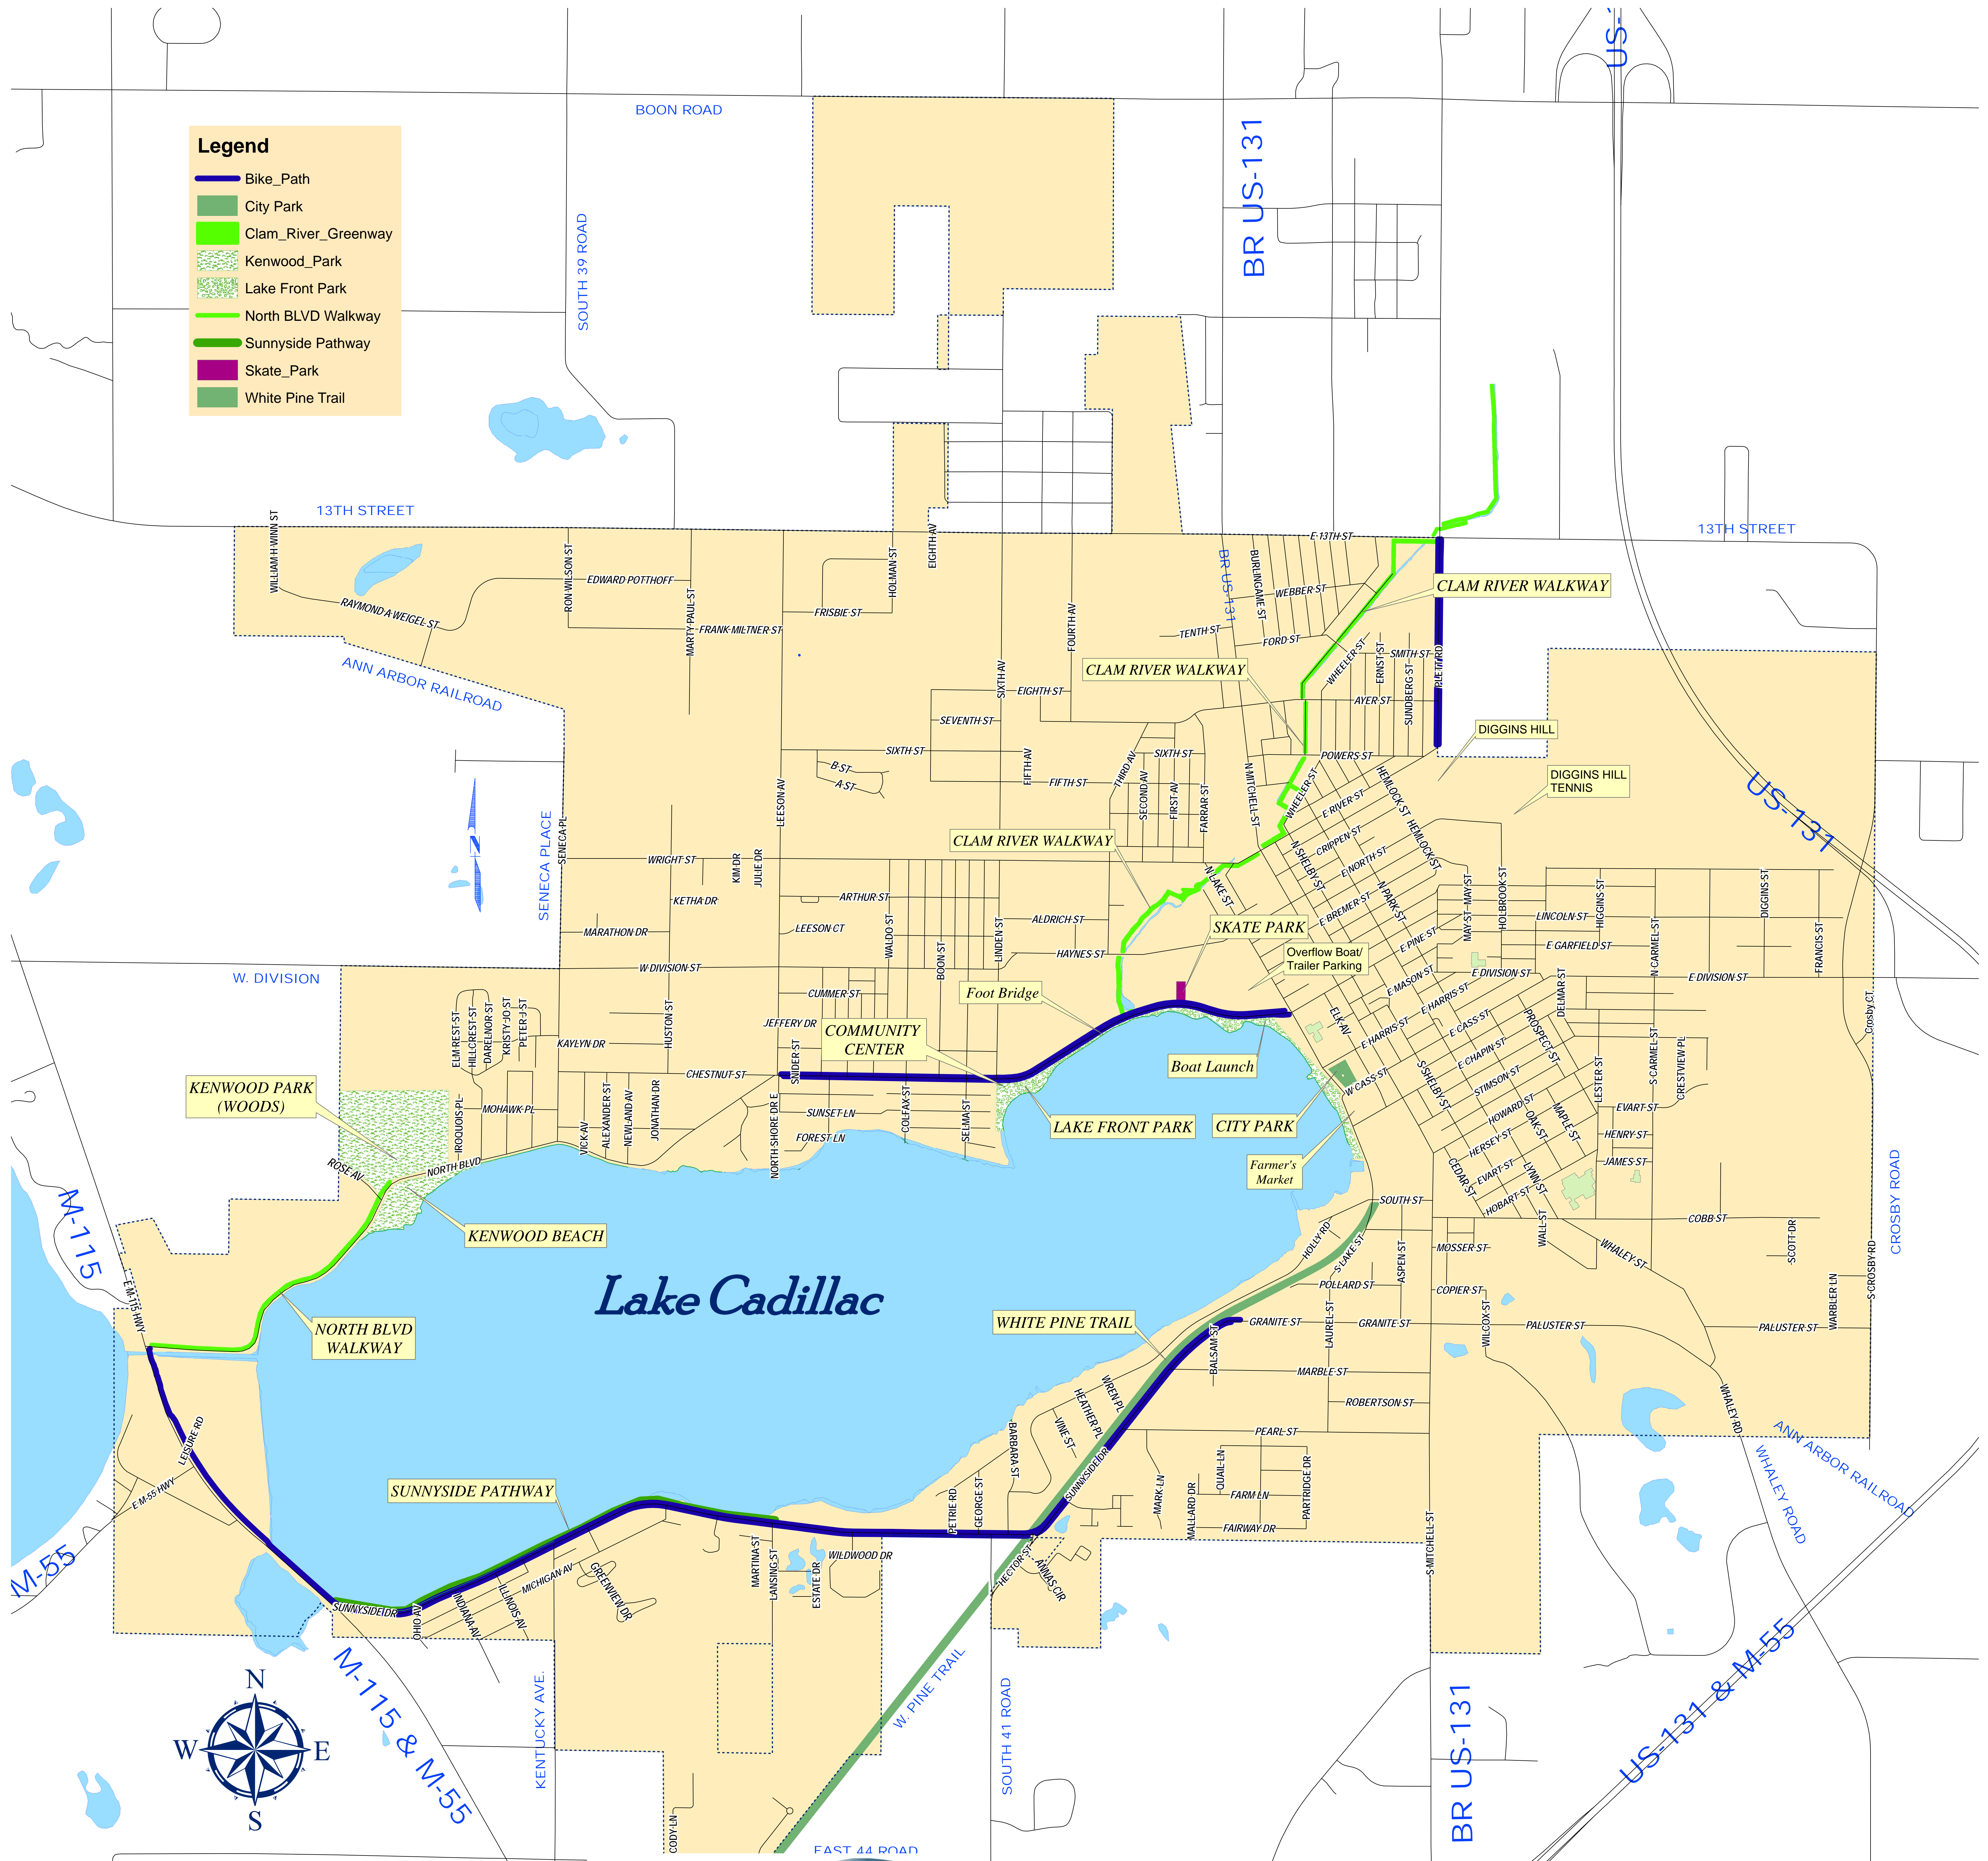

CADILLAC PARKS AND PATHWAYS

- Legend**
-  Bike_Path
 -  City Park
 -  Clam_River_Greenway
 -  Kenwood_Park
 -  Lake Front Park
 -  North BLVD Walkway
 -  Sunnyside Pathway
 -  Skate_Park
 -  White Pine Trail

Note:
This is not a LAND or
BOUNDARY LINE
SURVEY and may not
be used for the construction
of any improvements.